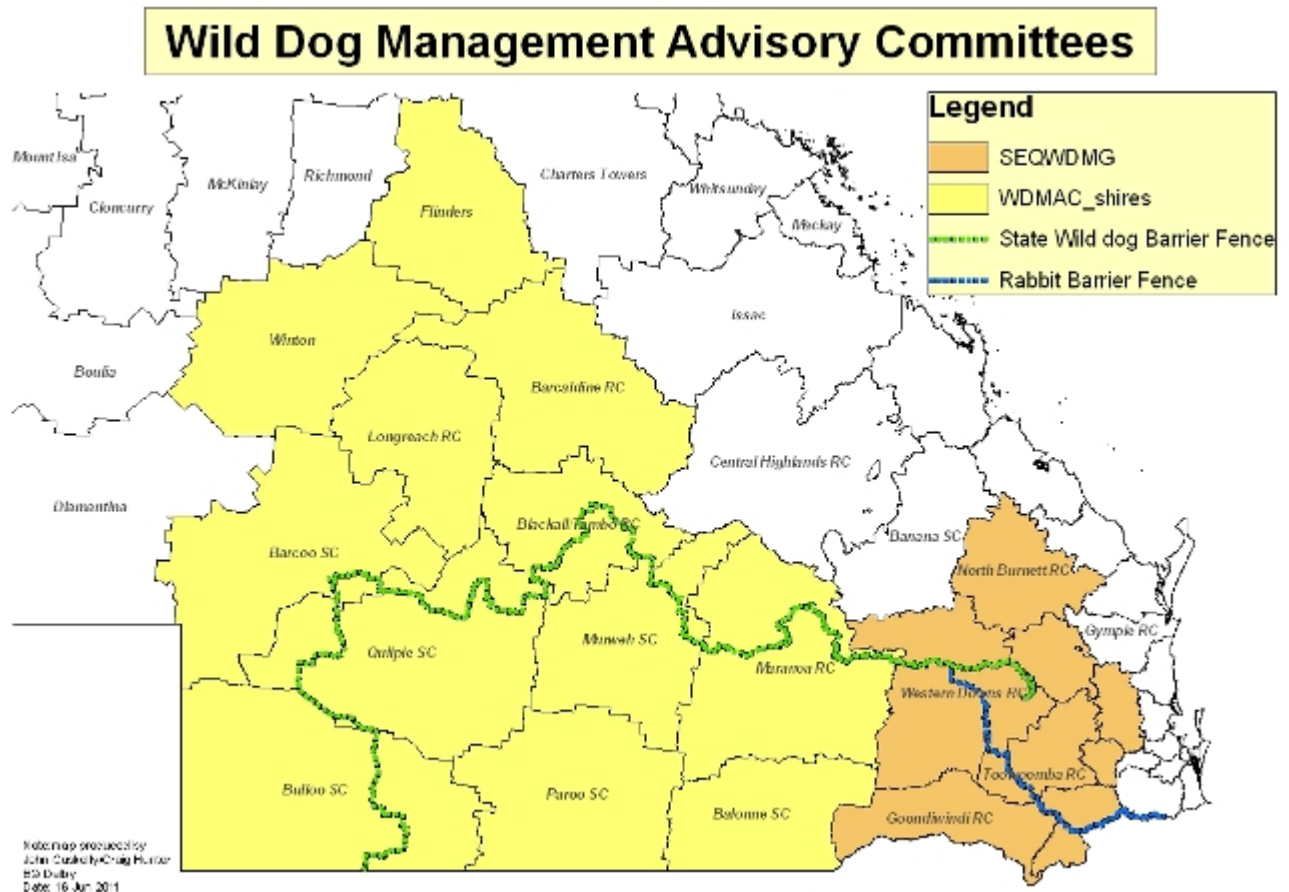

I'm not sure you need 2 WD bulletins in one day - but this week Winton Shire and Southern Downs Regional Council [Warwick/Stanthorpe] both have formed WDMACs.

The map below shows the state of play - WDMAC shires shown in yellow [except the Southern Downs, just east of Goondiwindi RC].

The tan coloured shires are joined together through the local governments sharing information and working towards a consistent, smart wild dog strategy.

Regards

**John Cuskelly**

Biosecurity Officer [Wild Dog Coordinator]