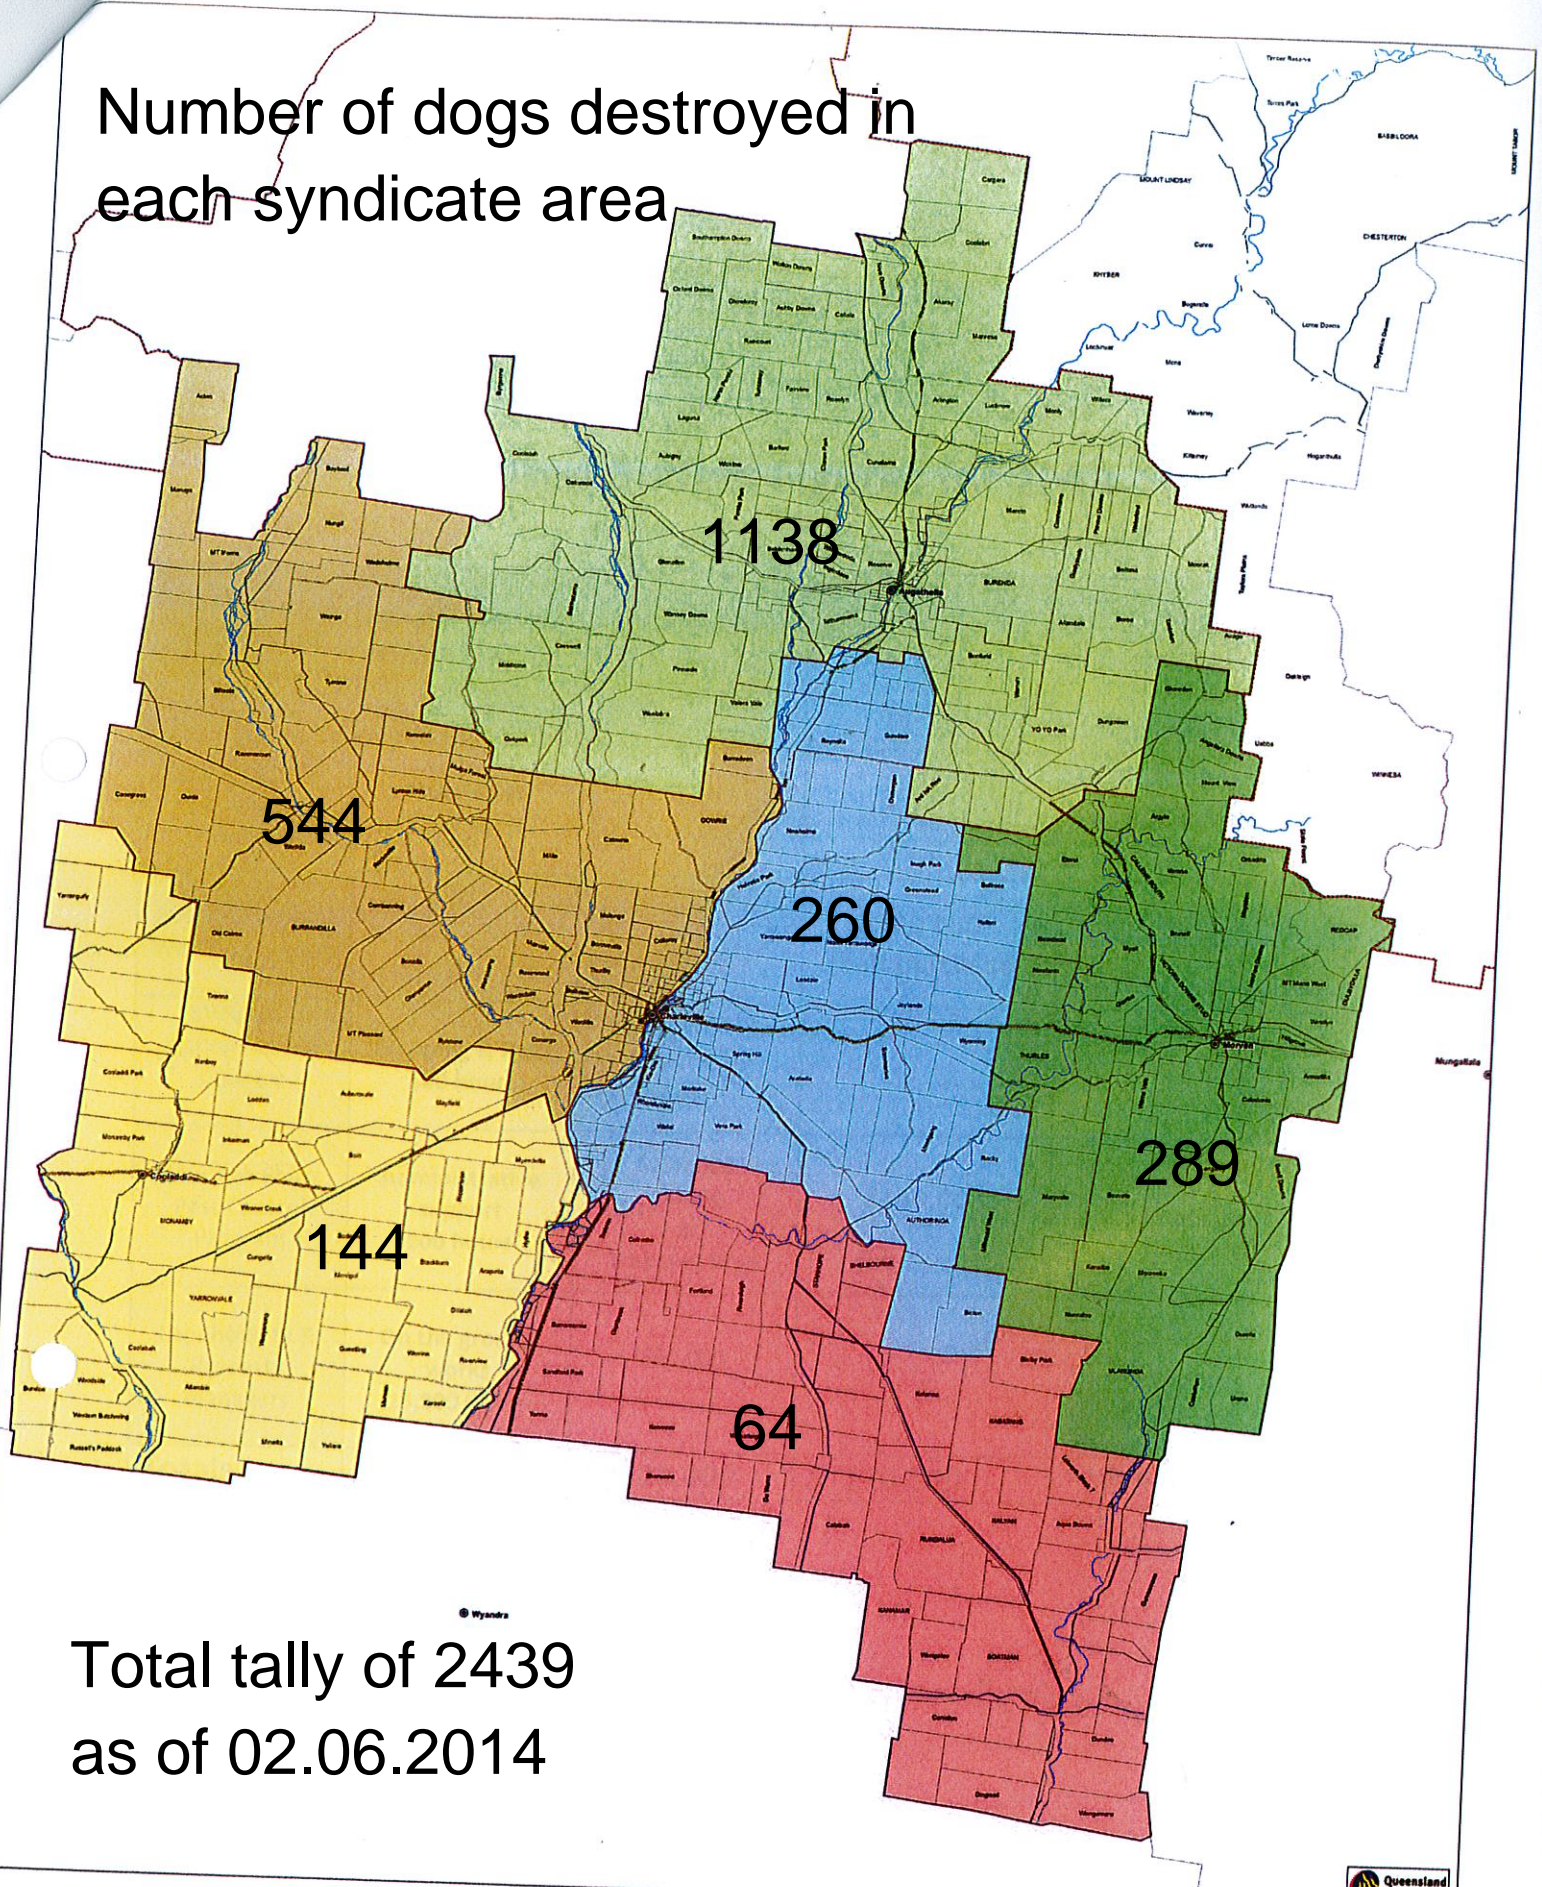

Number of dogs destroyed in each syndicate area

Total tally of 2439
as of 02.06.2014

MURWEH SHIRE WILD DOG ADVISORY COMMITTEE
SYNDICATE MAP

Legend

South West	Towns
North West	Existing Wild Dog Barrier Fence
South East	Major Drainage
Central	Secondary Road
Morven	Principal Road
Augathella	Murweh Shire Properties
Outside Barrier Fence	Stockroutes