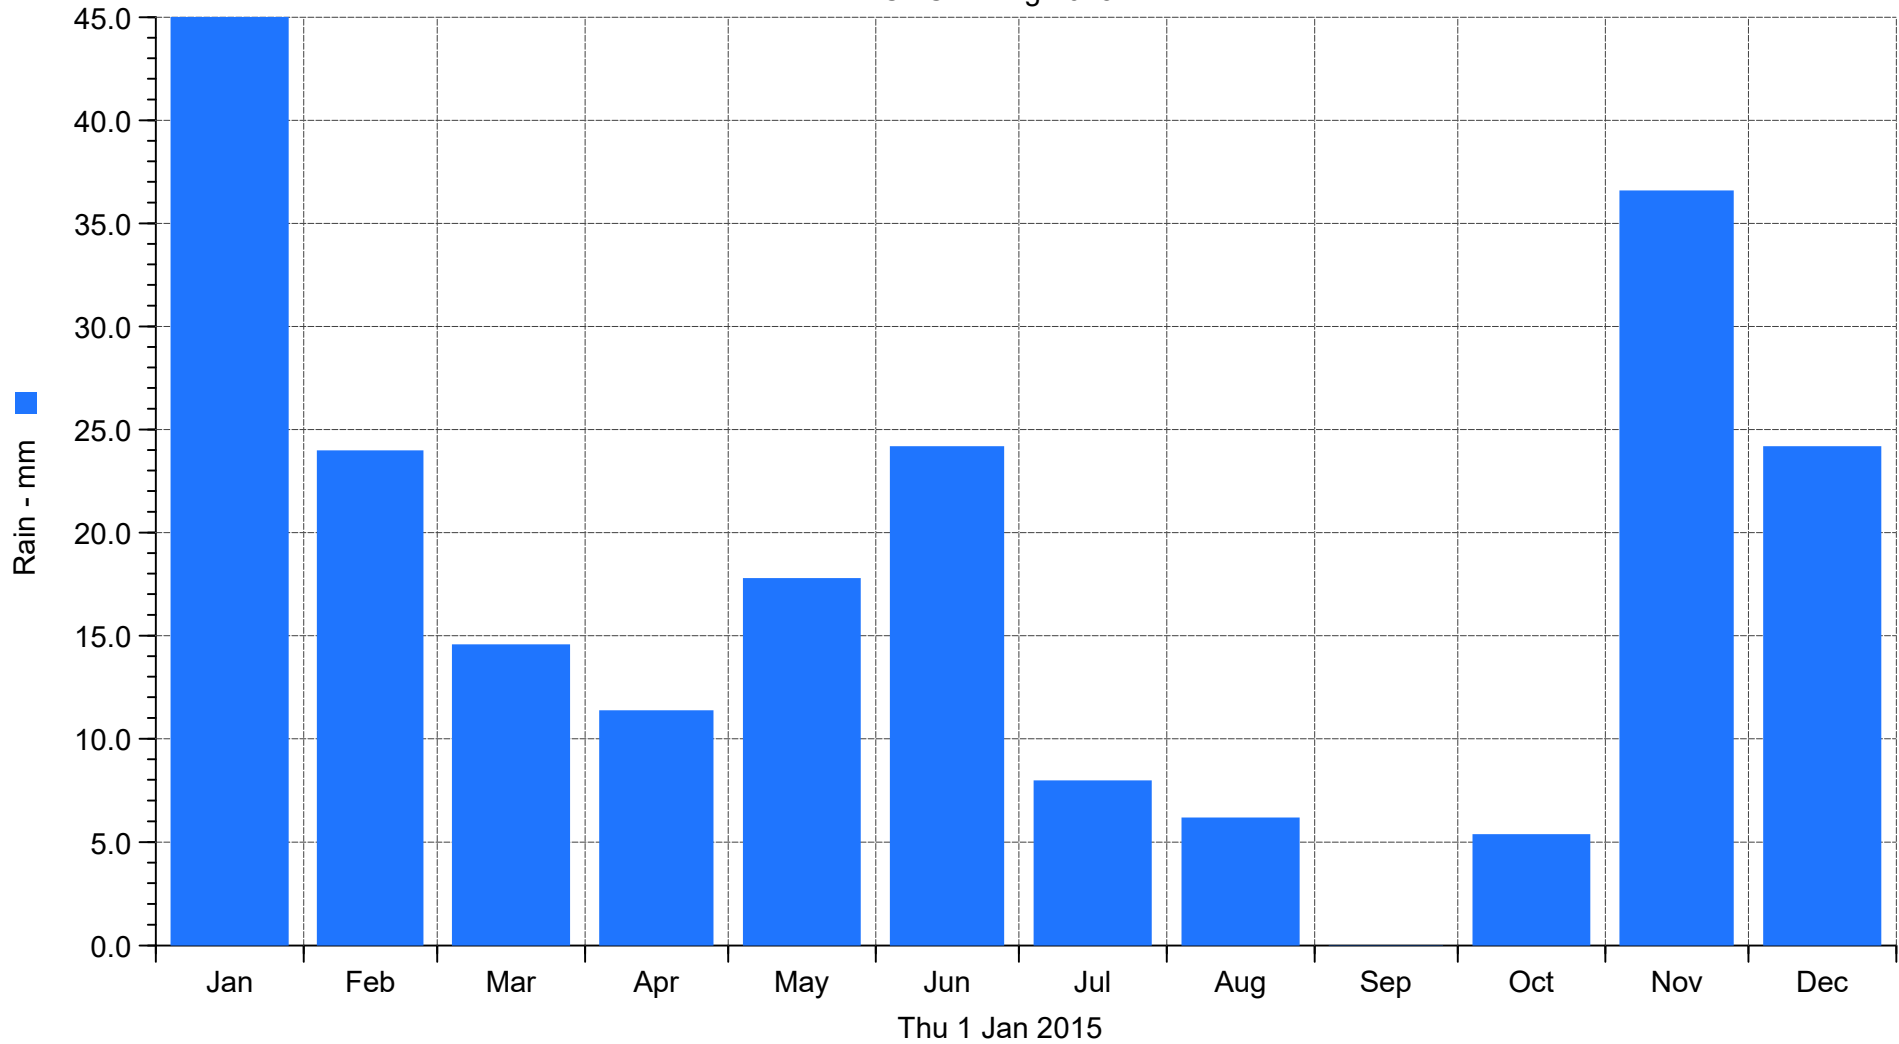

# Winbin Creek

## WinBin Ck Crossing 2015 Rainfall

■ Rain