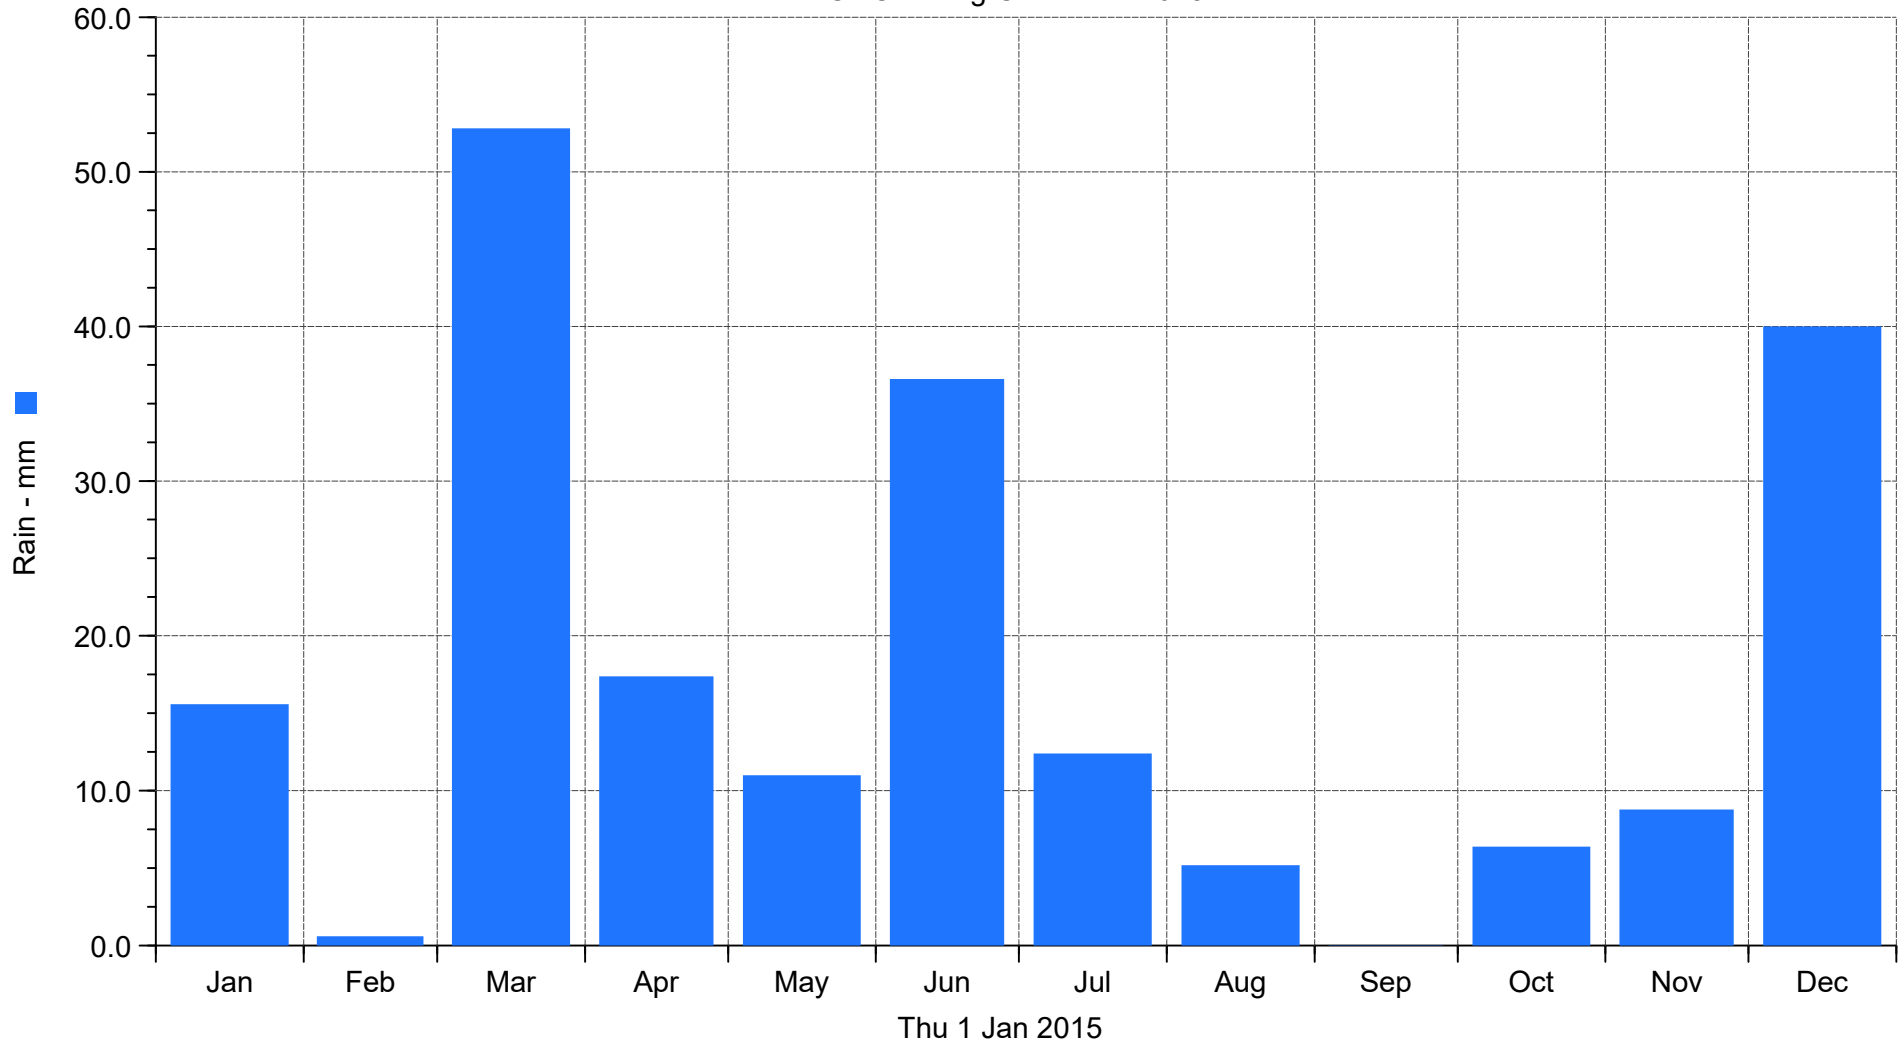

## Wellwater Ck Crossing Charleville 2015 Rainfall

■ Rain