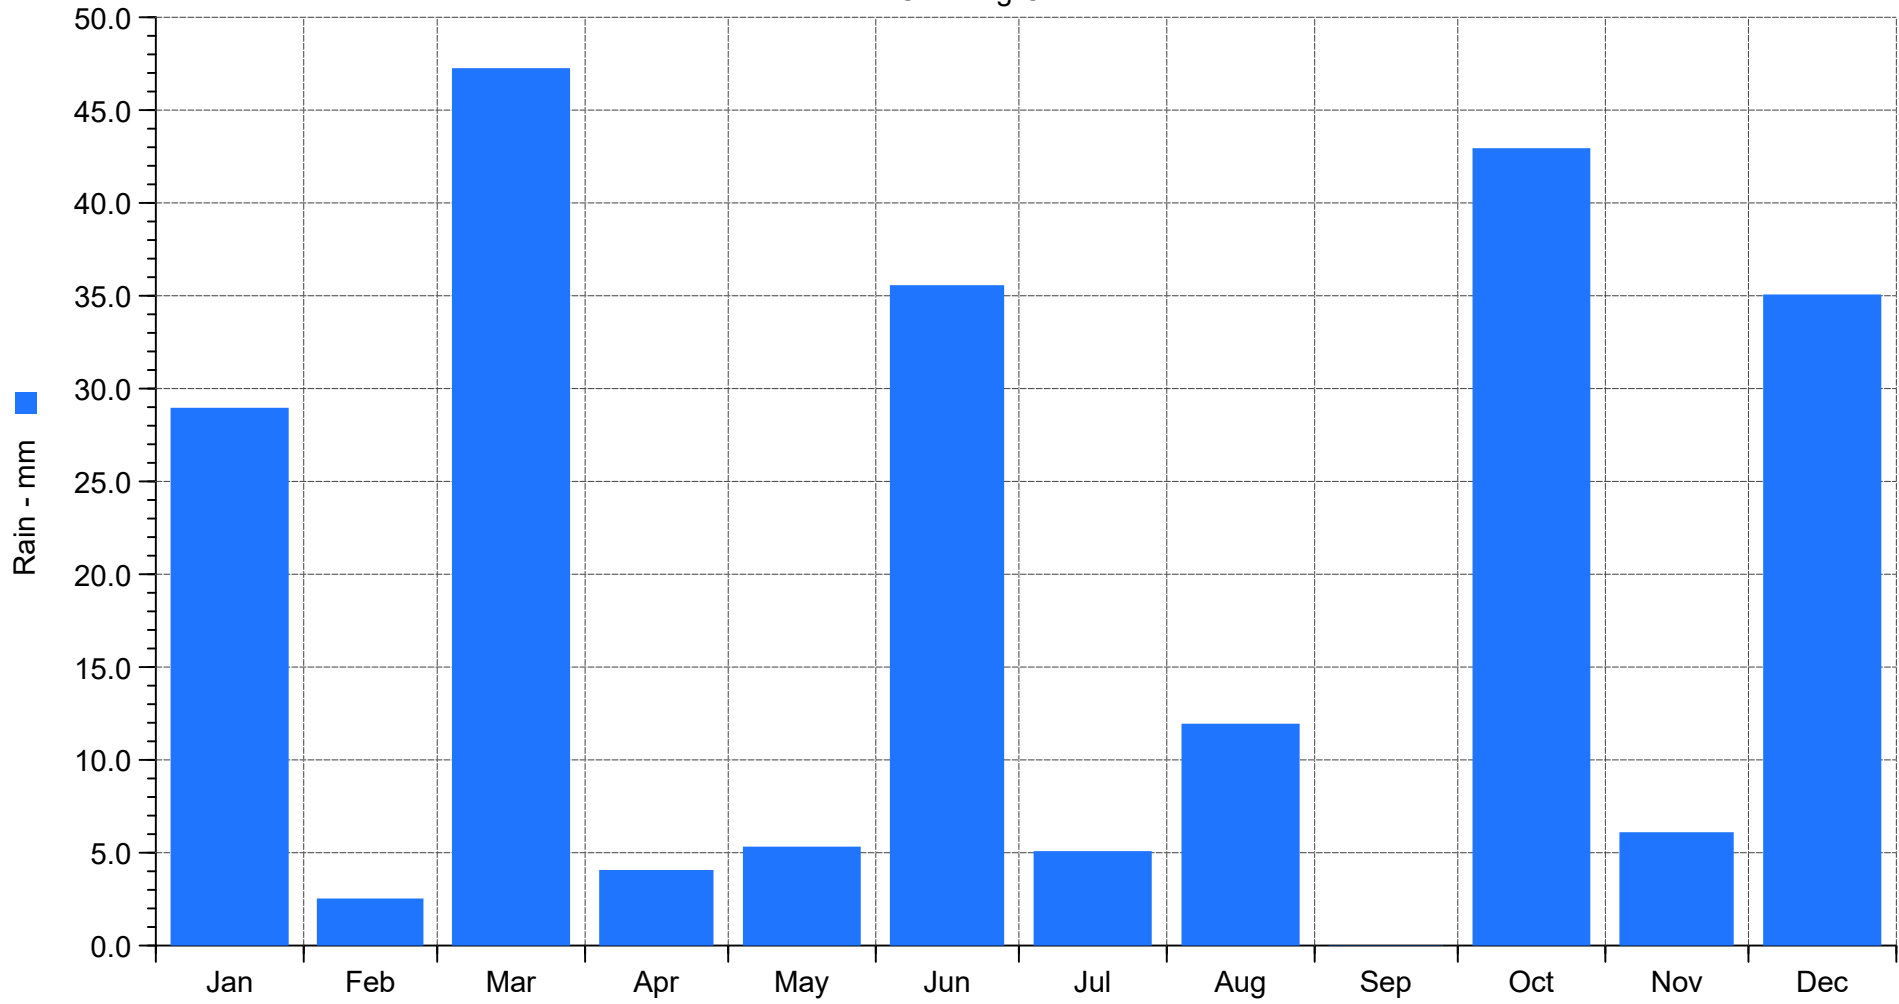

Nive_river

Nive River Crossing Old Tambo Road

Thu 1 Jan 2015

■ Rain