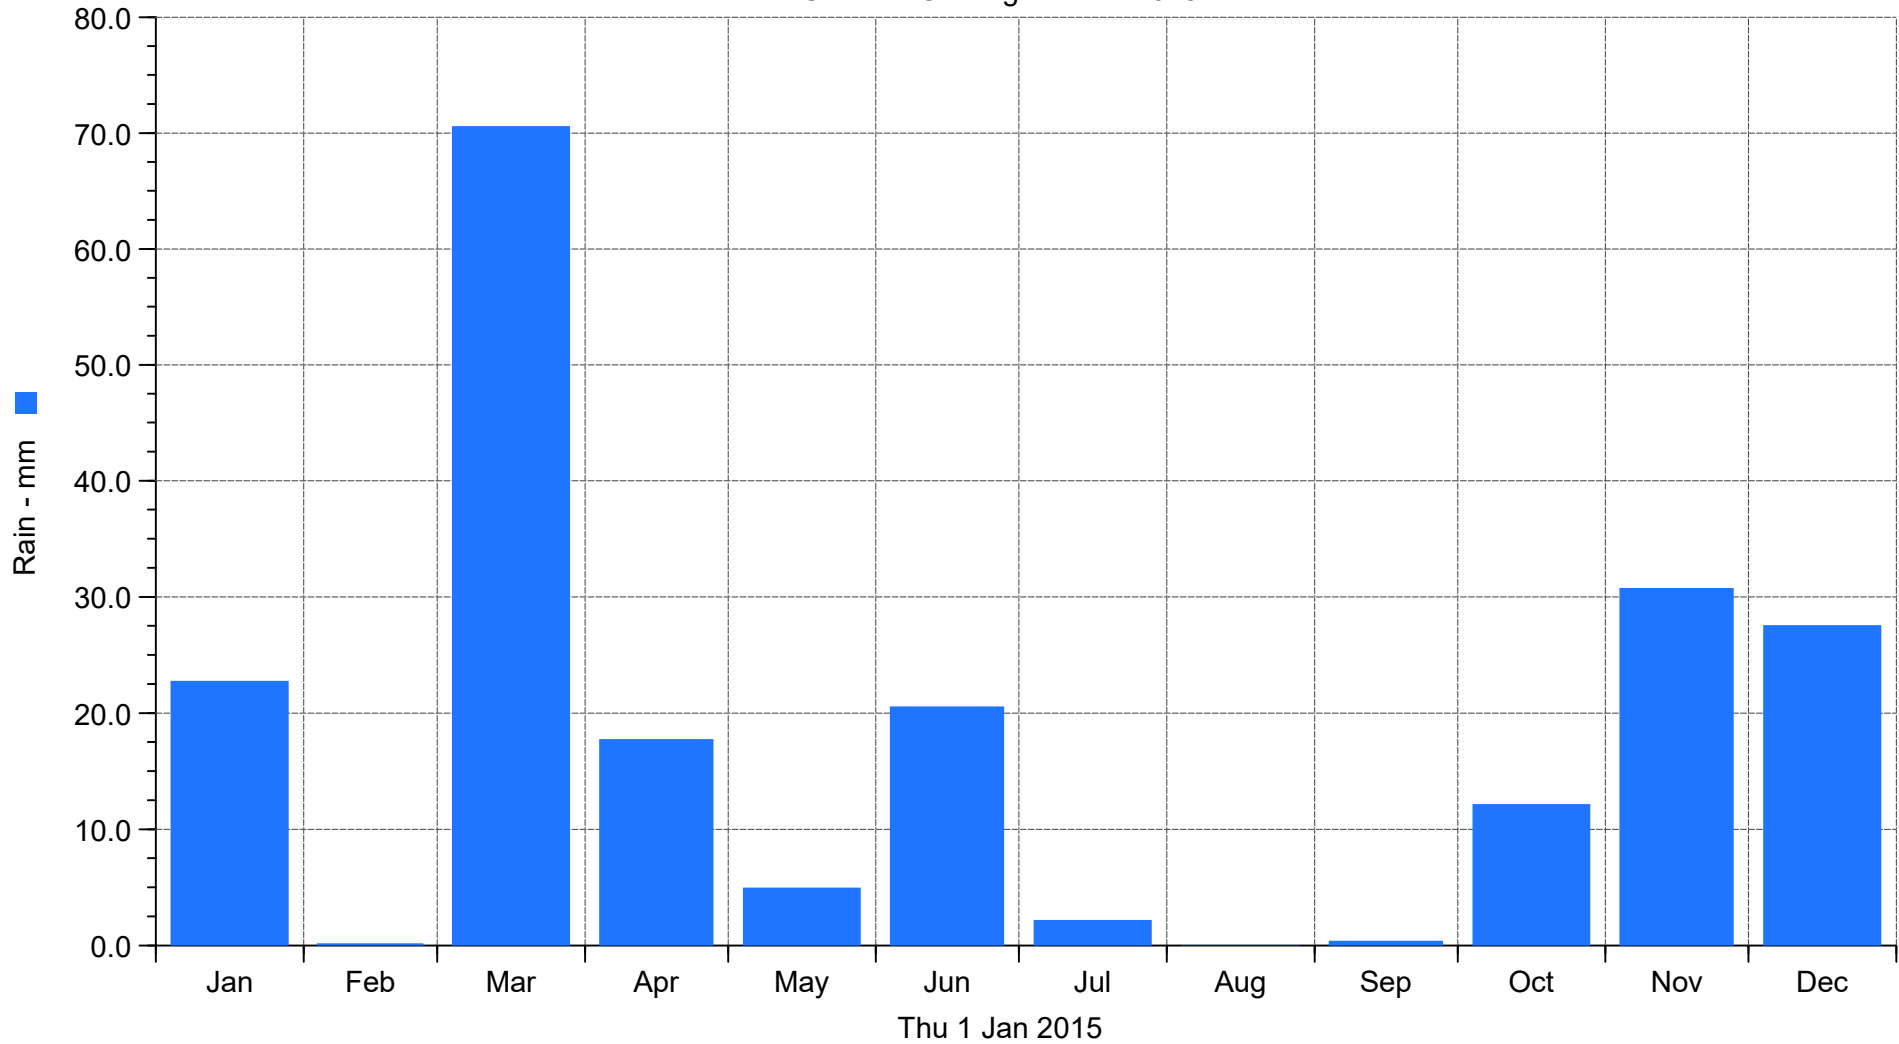

Caroline_crossing
Caroline Crossing Rainfall 2015

■ Rain