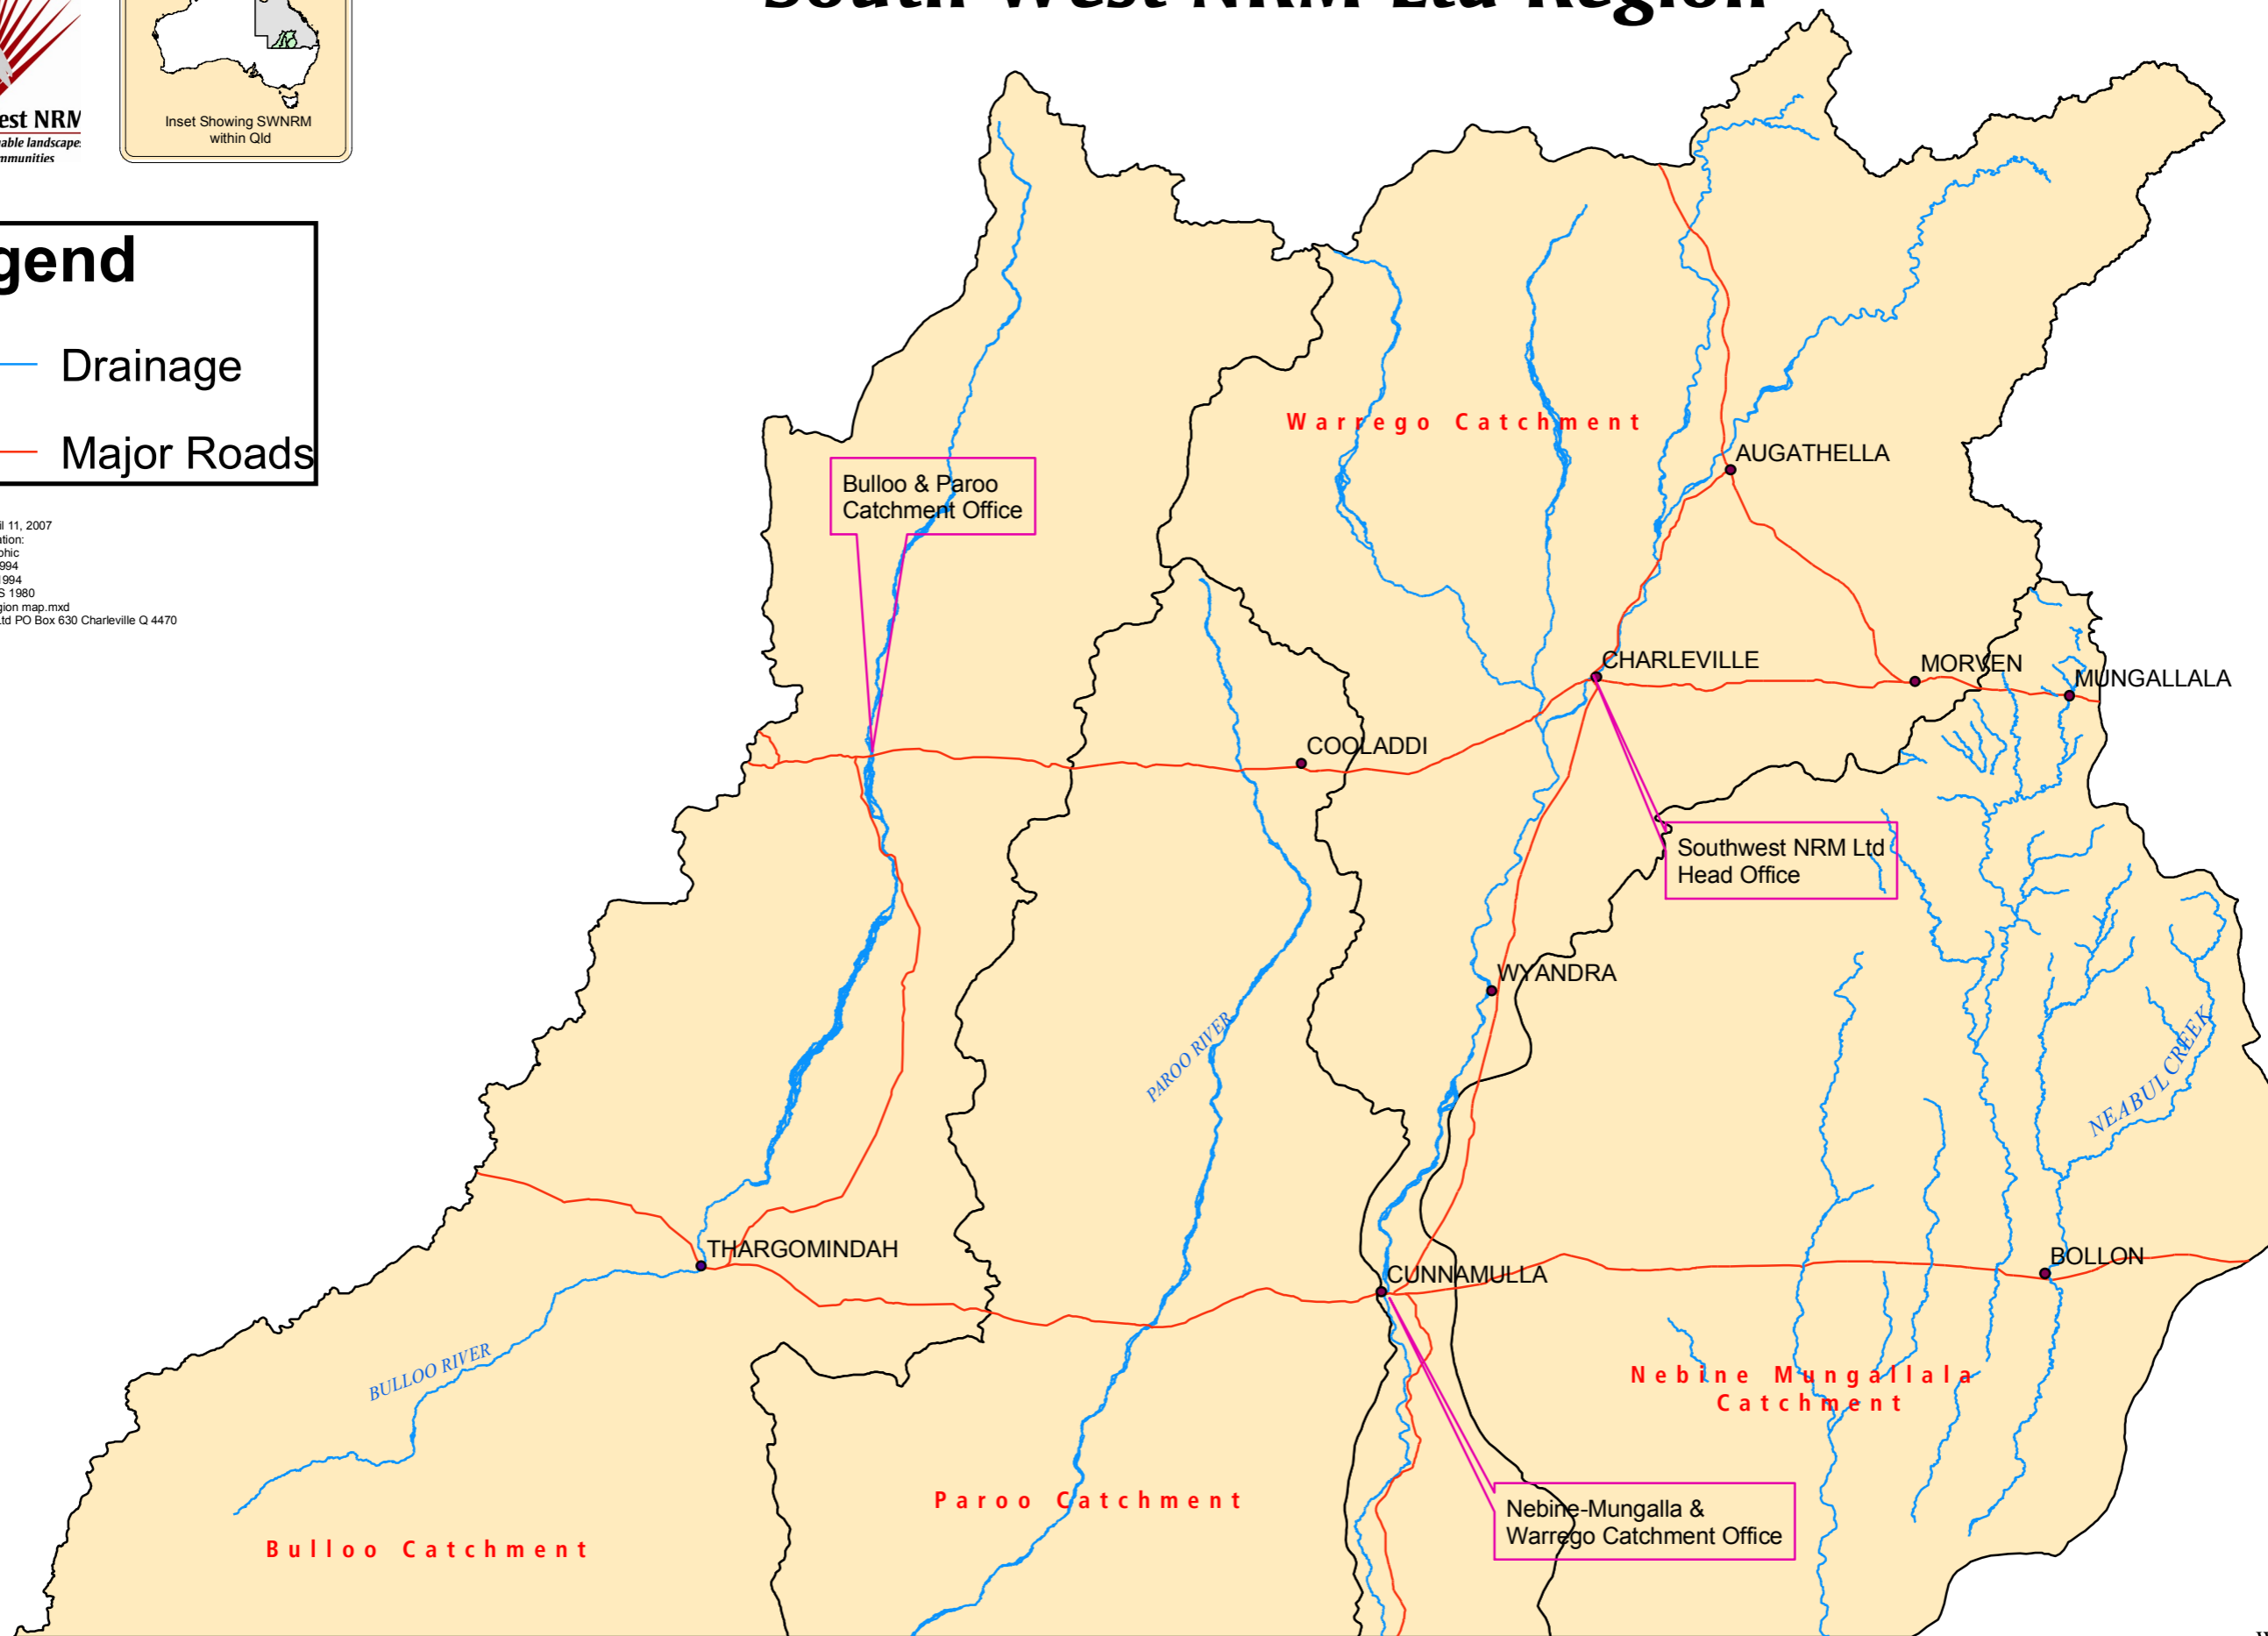

South West NRM  
Achieving sustainable landscape  
for rural communities

Inset Showing SWNRM  
within Qld

# South West NRM Ltd Region

## Legend

- Drainage
- Major Roads

Printing Date: April 11, 2007  
Projection Information:  
Type: Geographic  
Name: GDA 1994  
Datum: GDA 1994  
Spheroid: GRS 1980  
File: SWNRM Region map.mxd  
Southwest NRM Ltd PO Box 630 Charleville Q 4470

0 20 40 80 120 160 Kilometers

Map Document: (Y:\Projects\Ric\RIS MAPS\SWNRM Region map.mxd)  
11/04/2007 -- 12:02:06 PM